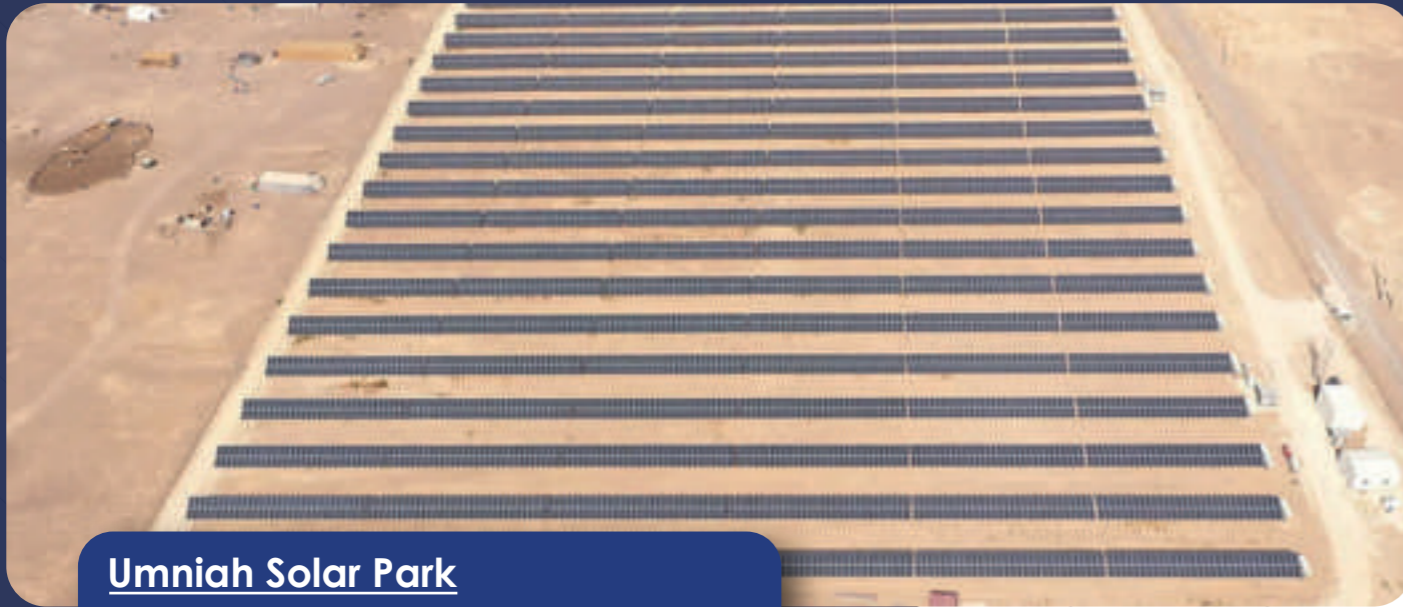

Key Projects

Umniah Solar Park

Capacity: 18 MWp

COD: NOV10,2019

Inverter: HUAWEI- SUN2000-50KTL-M0