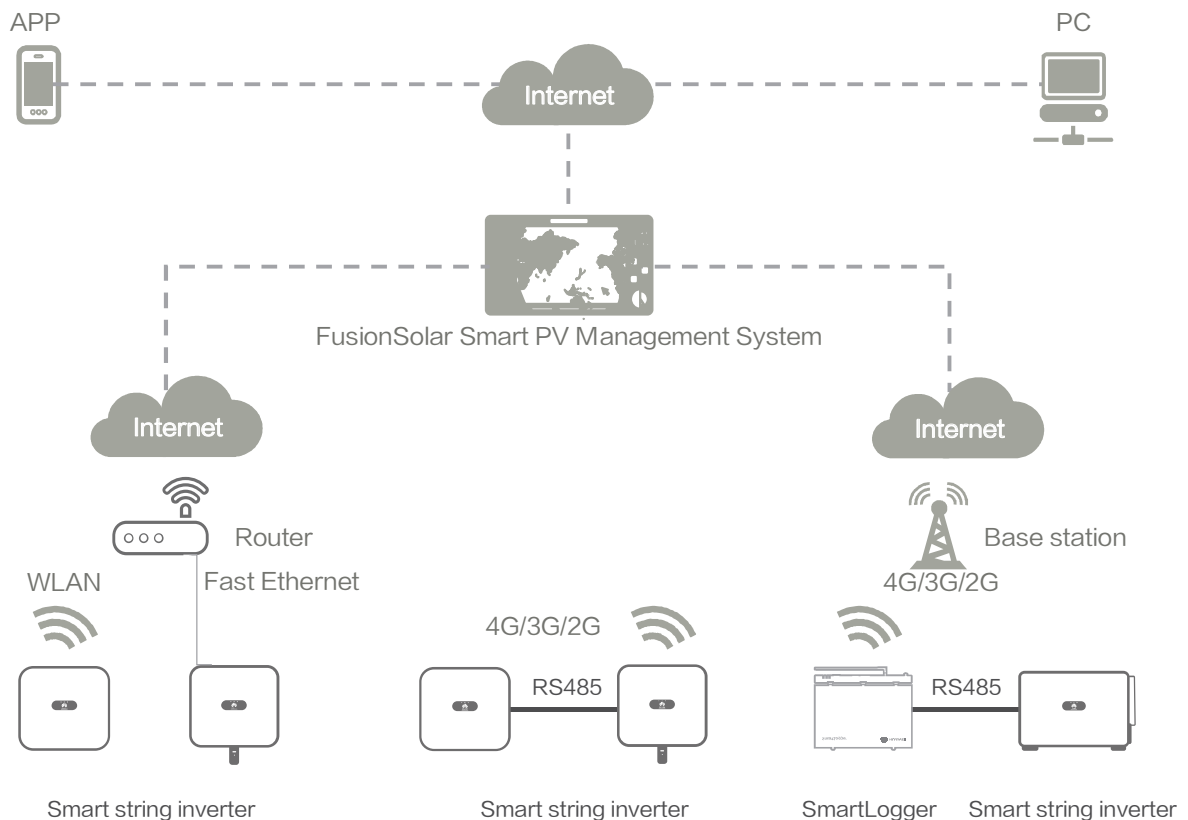

FusionSolar Smart PV Management System

Better experience

- One APP for all access procedure
- Auto-definition of local components
- Module auto-mapping within 5s

Energy visualization

- KPI Dashboard, centralized management of multiple plants
- Module-level monitoring
- Report subscription and real-time alarm push

Smart O&M

- One-screen mgmt. of site, personnel, status
- One-click ticket dispatching & site navigation
- Online Smart I-V Curve Diagnosis, 15mins required for a 100MW plant diagnosis

Networking

FusionSolar Smart PV Management System

Category	Function	Web	APP
Homepage	PV Plants List	●	●
	Add Plant	●	●
Report Management	Plant Report	●	
	Inverter Report	●	
	Battery Report	●	
Device Management	Device Details	●	●
	Remote Parameter Setting	●	
	Remote Optimizer Search	●	
Intelligent O&M	Real-time Status	●	
	Alarm Management	●	●
	Task Management	●	●
	Smart IV-Curve Diagnose	●	
KPI Dashboard	KPI Dashboard	●	
Homepage of Single Plant	Energy Flow	●	●
	Energy Management	●	●
	Plant Layout	●	●
	Kiosk Mode	●	
System Setting	Plant Management	●	●
	Company Management	●	
Demo	Demo Site	●	●