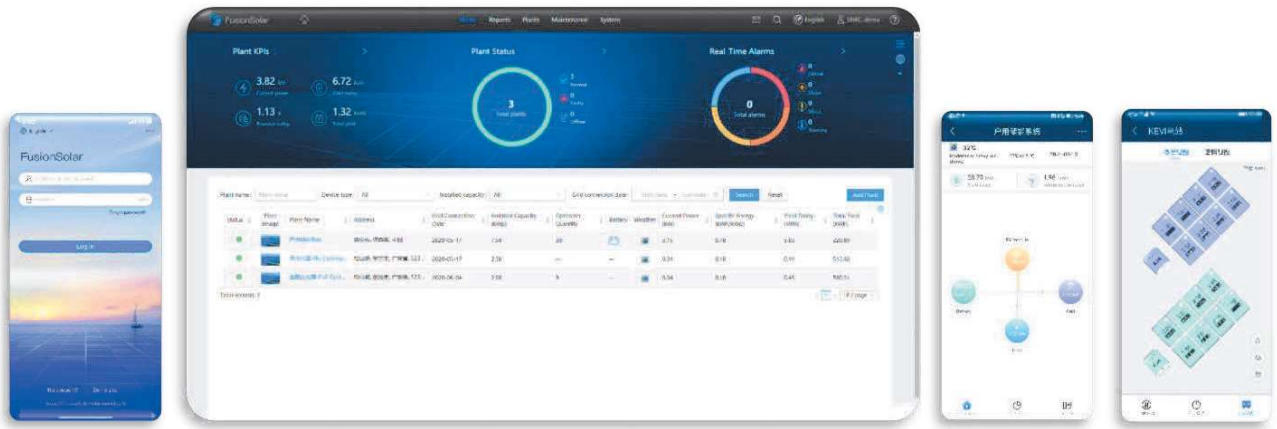

FusionSolar Smart PV Management System

Better experience

- One APP for all access procedure
- Auto-definition of local components
- Module auto-mapping within 5s

Energy visualization

- KPI Dashboard, centralized management of multiple plants
- Module-level monitoring
- Report subscription and real-time alarm push

Smart O&M

- One-screen mgmt. of site, personnel, status
- One-click ticket dispatching & site navigation
- Online Smart I-V Curve Diagnosis, 15mins required for a 100MW plant diagnosis

Networking

FusionSolar Smart PV Management System

Category	Function	Web	APP
Homepage	PV Plants List	●	●
	Add Plant	●	●
Report Management	Plant Report	●	
	Inverter Report	●	
	Battery Report	●	
Device Management	Device Details	●	●
	Remote Parameter Setting	●	
	Remote Optimizer Search	●	
Intelligent O&M	Real-time Status	●	
	Alarm Management	●	●
	Task Management	●	●
	Smart IV-Curve Diagnose	●	
KPI Dashboard	KPI Dashboard	●	
Homepage of Single Plant	Energy Flow	●	●
	Energy Management	●	●
	Plant Layout	●	●
	Kiosk Mode	●	
System Setting	Plant Management	●	●
	Company Management	●	
Demo	Demo Site	●	●